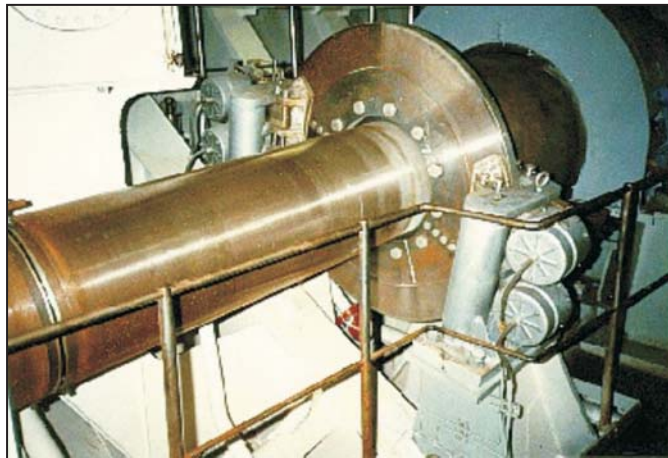

SHAFT BRAKES

Typical Installation 30" Disc

Typical Installation 95" Disc

Typical Installation 70" Split Disc

PRIME MOVER CONTROLS INC.

Brake Control Panel

24 " Disc

PRIME MOVER CONTROLS INC.