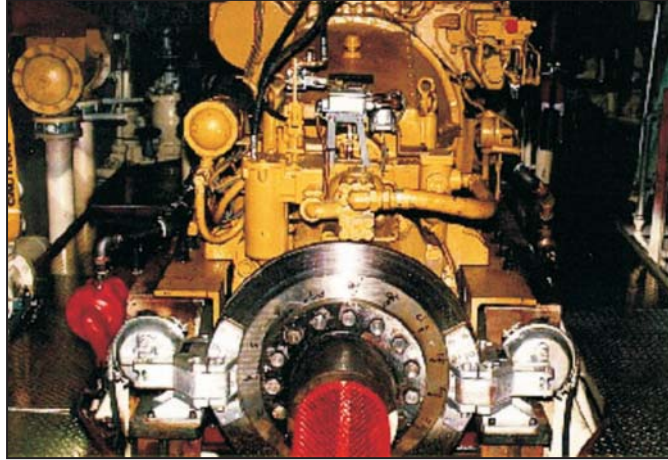

SHAFT BRAKES

PMC supplies propeller shaft holding and maneuvering disk brakes for a wide variety of types and sizes of vessels.

FEATURES

- Foot mount or side mount calipers
- Spring, air, hydraulic or manual actuator
- Solid and ventilated discs

SHAFT BRAKES

Typical Installation 30" Disc

Typical Installation 95" Disc

Typical Installation 70" Split Disc

PRIME MOVER CONTROLS INC.

Brake Control Panel

24 " Disc

PRIME MOVER CONTROLS INC.