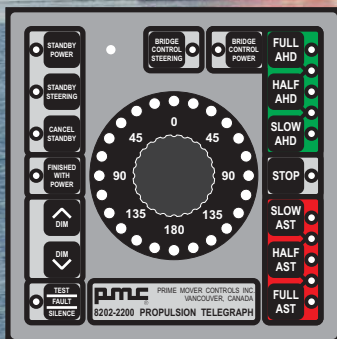

AZIMUTH PROPULSION TELEGRAPHS

Two types of Azimuth Telegraphs from PMC
For reversing or non-reversing propellers.
For more information see bulletin SB-8202-2000.

non reversing propeller

reversing propeller

PRIME MOVER CONTROLS INC.

Empress of the North Console

PRIME MOVER CONTROLS INC.

3600 GILMORE WAY, BURNABY BC CANADA V5G 4R8

PRODUCT REFERENCE: 8202_TL_GIC_BULLTNISSB-001-8202-2000R00.CDR TEL 604 433-4644 FAX 604 433-5570 www.pmc-controls.com