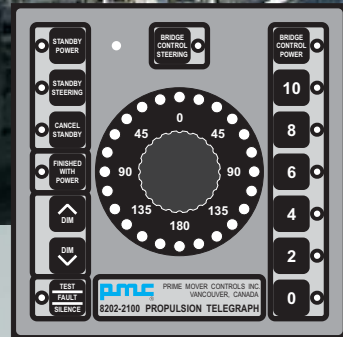

AZIMUTH PROPULSION TELEGRAPHS

Two types of Azimuth Telegraphs from PMC
For reversing or non-reversing propellers.
For more information see bulletin SB-8202-2000.

non reversing propeller

reversing propeller

PRIME MOVER CONTROLS INC.

Empress of the North Console

PRIME MOVER CONTROLS INC.

3600 GILMORE WAY, BURNABY BC CANADA V5G 4R8

PRODUCT REFERENCE: 8202_TL_GIC_BULLTNISSB-001-8202-2000R00.CDR TEL 604 433-4644 FAX 604 433-5570 www.pmc-controls.com