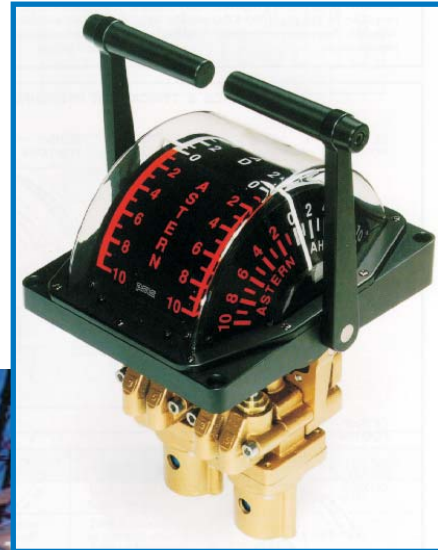

PMC propulsion controls.

MV SALLY ANN 42.7m

PRIME MOVER CONTROLS INC.

3600 GILMORE WAY, BURNABY B.C. CANADA V5G 4R8

TEL (604) 433-4644 FAX (604) 433-5570 www.pmc-controls.com