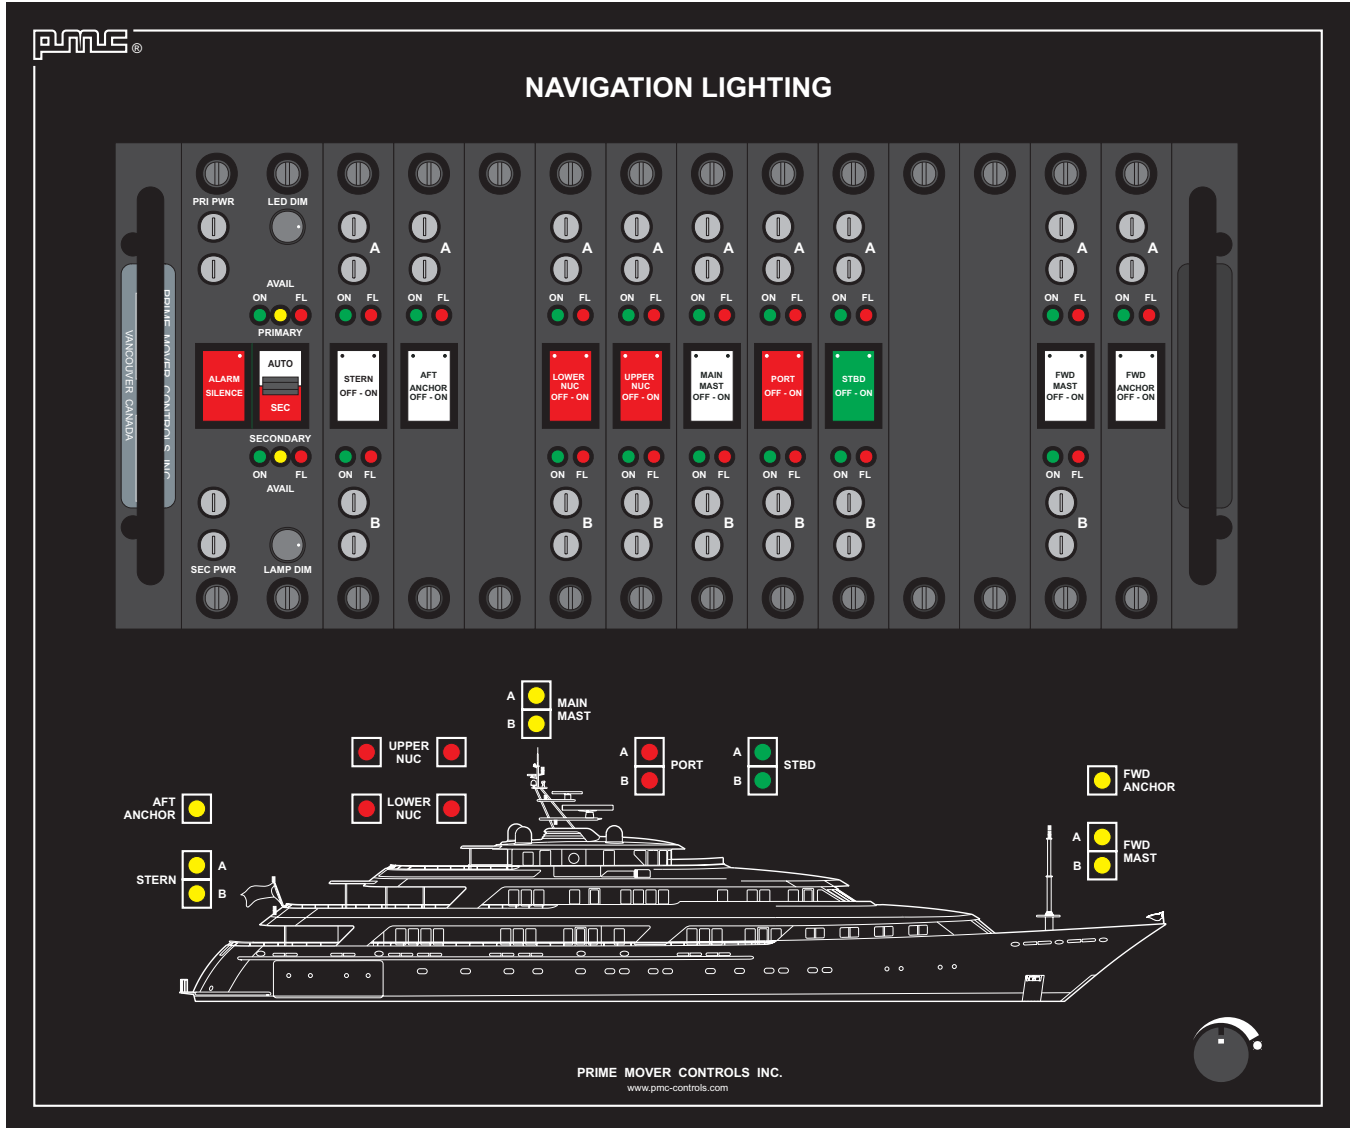

NAVIGATION LIGHTS CONTROLS FOR YACHTS

Navigation Light Panel:

- PMC Type 8010 or Type 8012 (Type 8012 shown)
- Long life LED indicators
- Variety of navigation light voltages and wattages supported
- Monitoring of navigation lights when light is on or off

Mimic Panel:

- Visual display of the location and status of each navigation light
- Long life LED indicators
- Multi-color or black and white graphics
- Optional back lit graphics

PRIME MOVER CONTROLS INC.

PMCS®

NAVIGATION LIGHTING

PRIME MOVER CONTROLS INC.
www.pmc-controls.com

NAVIGATION LIGHT CONTROL

A ON FL OFF - ON

A ON FL OFF - ON

A ON FL OFF - ON

A ON FL OFF - ON